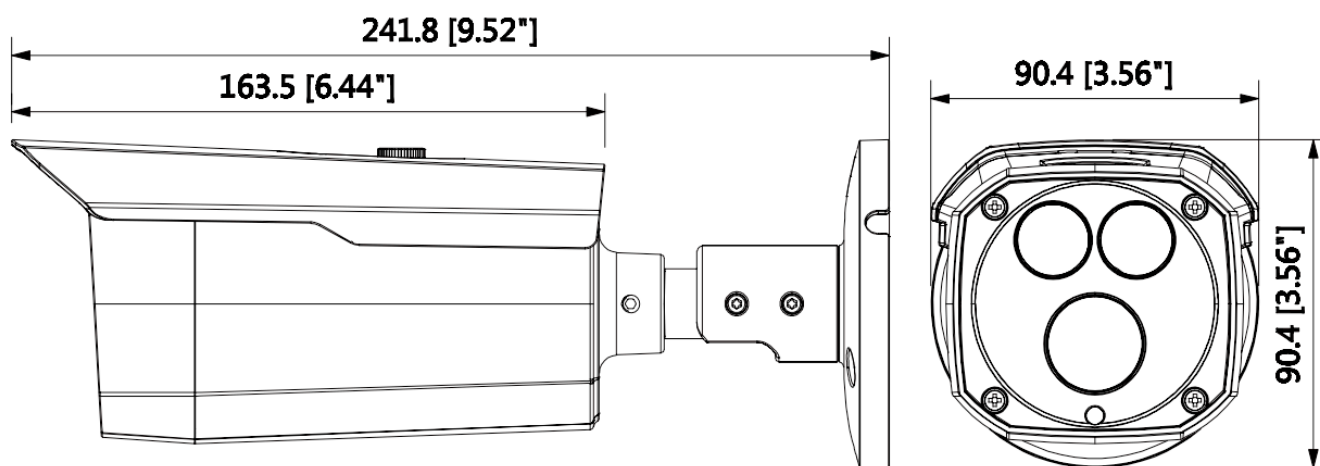

Dimension:

Avda. Cerdanyola, 79-81 Planta 5 Oficina 3 - 08172 Sant Cugat del Vallès (Barcelona) Tif. + 34 936 222 111

infoweb@innomediaseguridad.com - www.innomediaseguridad.com